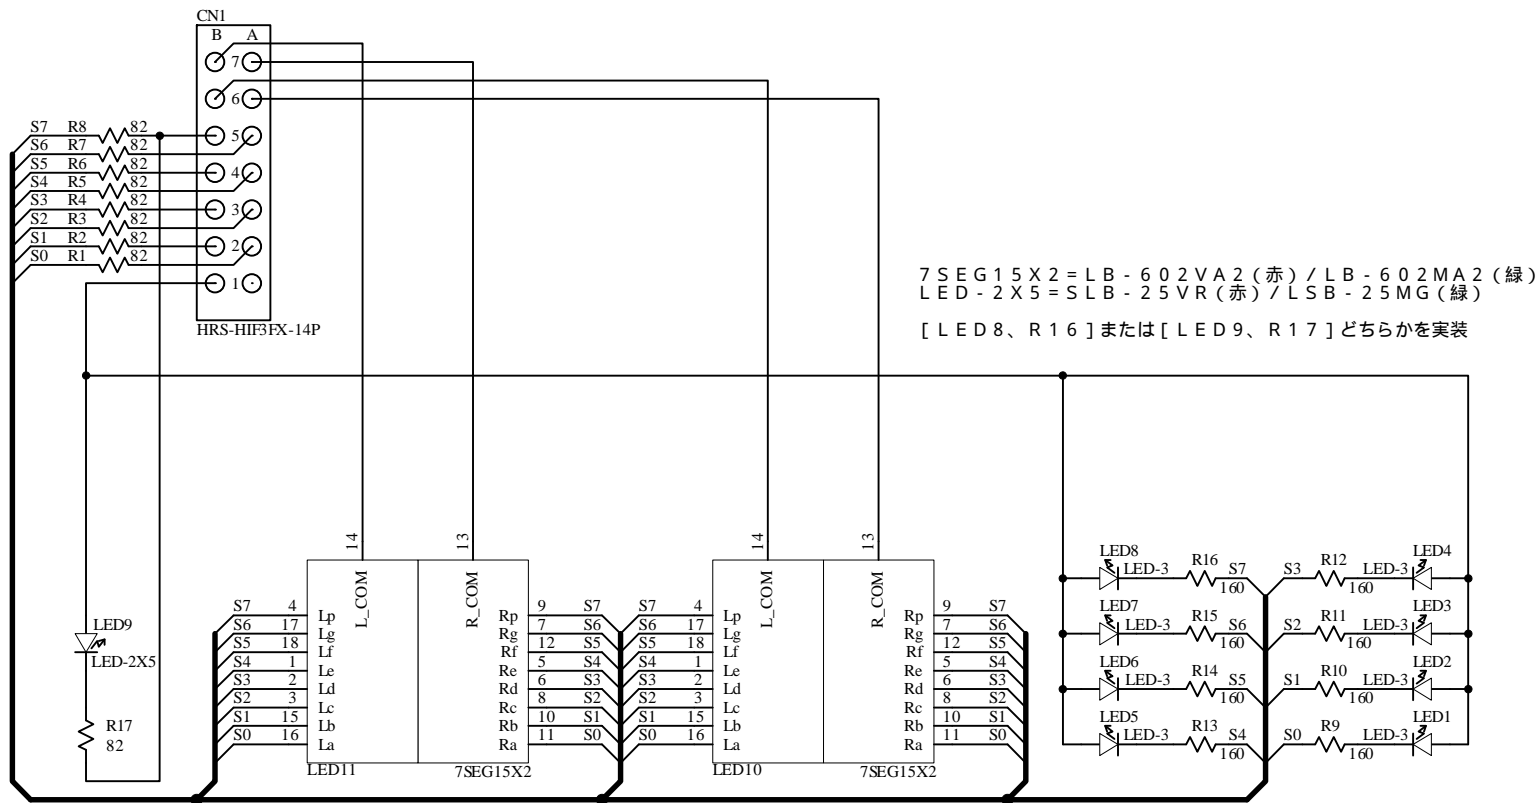

C

C

D

D

NAME: 4DG-7SEG	DATE: 2004/07/06	Rev: 1.00
TITLE:	DESIGNED: *	1 / 1

Aitem-Lab

1

2